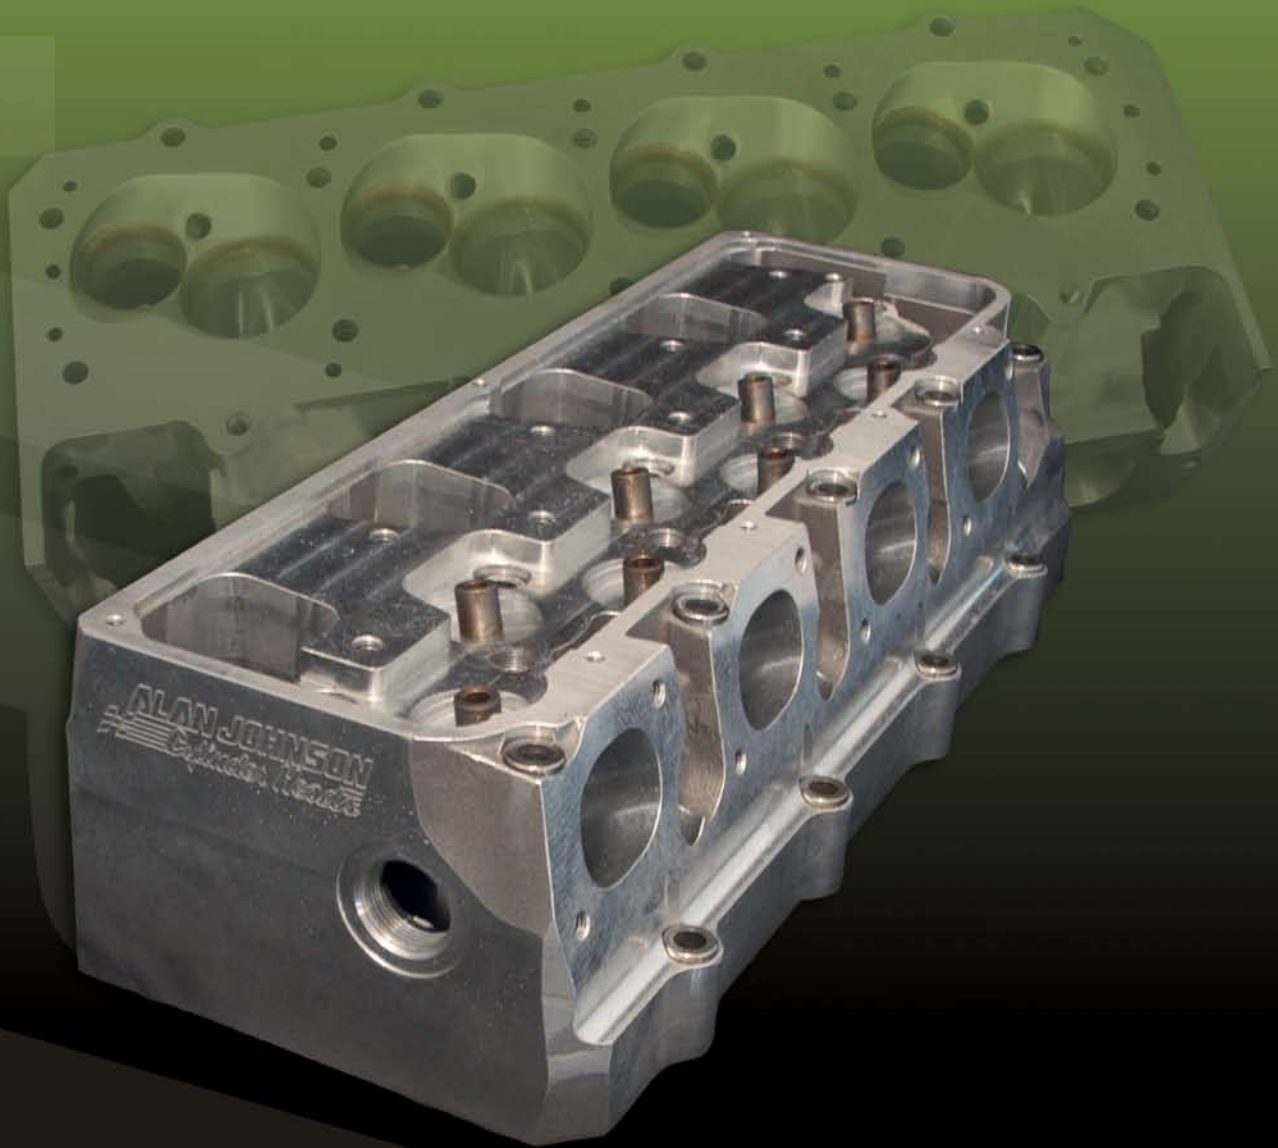

5.0" BORE CENTER

MOUNTAIN MOTOR/IHRA PRO STOCK

Naturally Aspirated & Nitrous Oxide Designs

ALAN JOHNSON
Performance Engineering

AJPE

alan johnson performance engineering